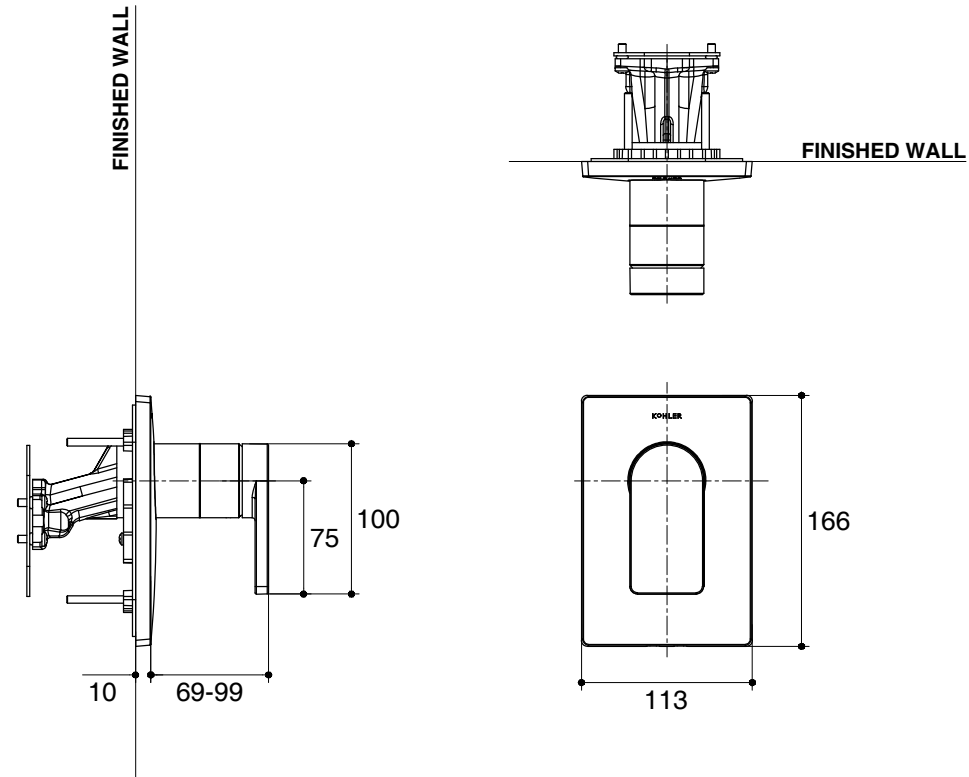

Dimensions are approximate.

Unit: mm

SKU	K-73101X-4
Name	COMPOSED
Description	MODULO RECESSED SHOWER ONLY TRIM & VALVE

*The recommended dimension for installation can be adjusted according to user preferences and layout.